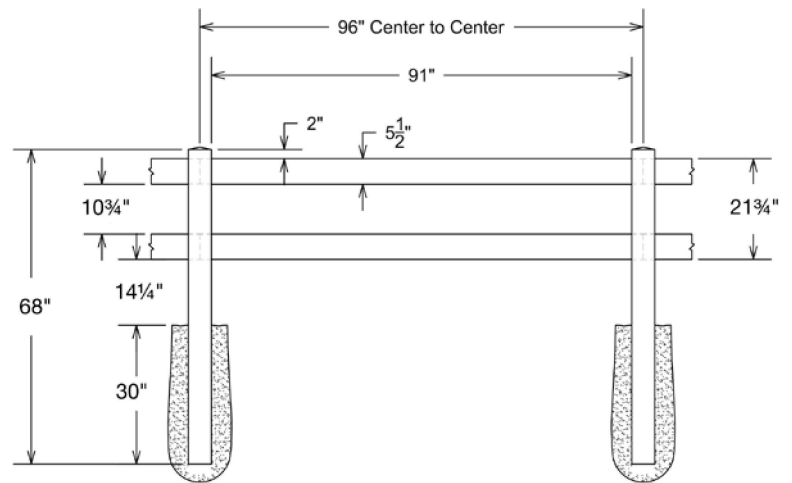

Post Caps & Hardware Available

See Accessories and Hardware PDF for more information and product offerings.

STANDARD | CORONADO

RANCH RAIL | 2 RAIL

| DESCRIPTION | WHITE | | SAND | |
|--------------------------------------|-------|----------|------|----------|
| | QTY | SKU | QTY | SKU |
| 1½" x 5½" x 72" Coronado Rail 2 Rail | | 73012399 | | 73012400 |
| 5" x 5" x 68" Line Post | | 73025455 | | 73025458 |
| 5" x 5" x 68" Corner Post | | 73025456 | | 73025459 |
| 5" x 5" x 68" End Gate Post | | 73025457 | | 73025460 |
| 5" x 5" Pyramid Post Cap | | 73003093 | | 73003769 |
| 5" x 5" Gothic Post Cap | | 73003094 | | 73003760 |
| 5" x 5" New England Post Cap | | 73045003 | | 73045004 |
| 2 Rail Coronado Walk Gate | | 73025437 | | 73025439 |
| 2 Rail Coronado Drive Gate | | 73025438 | | 73025440 |
| 5" x 5" x 58" Gate Post Insert | | 73012352 | | |

QS QuickShip available in White and Sand only. Applies to: Fence Panels; Line, Corner, End and Gate Posts; and 4' and 5' Wide Gates.

WALK GATE

FENCE PANEL

DRIVE GATE

MATERIAL PER SECTION

| QTY | ITEM | DIMENSION |
|-----|-------|---------------|
| 2 | Rails | 2" x 6" x 72" |
| 2 | Posts | 5" x 5" x 68" |

QS QuickShip available in White and Sand only. Applies to: Fence Panels; Line, Corner, End and Gate Posts; and 4' and 5' Wide Gates.

WALK GATE

FENCE PANEL

DRIVE GATE

MATERIAL PER SECTION

| QTY | ITEM | DIMENSION |
|-----|-------|---------------|
| 3 | Rails | 2" x 6" x 72" |
| 2 | Posts | 5" x 5" x 84" |