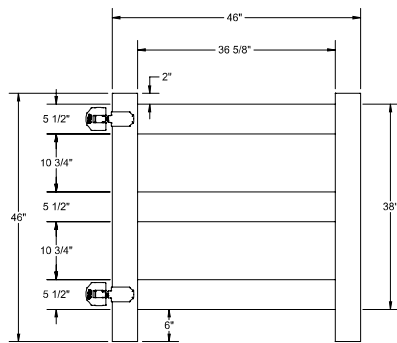

QS QuickShip available in White and Sand only. Applies to: Fence Panels; Line, Corner, End and Gate Posts; and 4' and 5' Wide Gates.

WALK GATE

FENCE PANEL

DRIVE GATE

MATERIAL PER SECTION

| QTY | ITEM | DIMENSION |
|-----|-------|---------------|
| 2 | Rails | 2" x 6" x 72" |
| 2 | Posts | 5" x 5" x 68" |

STANDARD | CORONADO

RANCH RAIL | 3 RAIL

| DESCRIPTION | WHITE | | SAND | |
|---|-------|----------|----------|----------|
| | QTY | SKU | QTY | SKU |
| 1½" x 5½" x 96" Coronado Ranch Rail 3 Rail w/Locktabs | | 73012399 | | 73012400 |
| 5" x 5" x 84" Line Post | | 73025464 | | 73025467 |
| 5" x 5" x 84" Corner Post | | 73025465 | | 73025468 |
| 5" x 5" x 84" End Gate Post | | 73025466 | | 73025469 |
| 5" x 5" Pyramid Post Cap | | 73003093 | | 73003769 |
| 5" x 5" Gothic Post Cap | | 73003094 | | 73003760 |
| 5" x 5" New England Post Cap | | 73045003 | | 73045004 |
| 3 Rail Coronado Walk Gate | | 73025443 | | 73025445 |
| 3 Rail Coronado Drive Gate | | 73025444 | | 73025446 |
| 5" x 5" x 82" Gate Post Insert | | | 73003718 | |

QS QuickShip available in White and Sand only. Applies to: Fence Panels; Line, Corner, End and Gate Posts; and 4' and 5' Wide Gates.

WALK GATE

FENCE PANEL

DRIVE GATE

MATERIAL PER SECTION

| QTY | ITEM | DIMENSION |
|-----|-------|---------------|
| 3 | Rails | 2" x 6" x 72" |
| 2 | Posts | 5" x 5" x 84" |

QS QuickShip available in White only. Applies to: Fence Panels; Line, Corner, End and Gate Posts; and 4' and 5' Wide Gates.

WALK GATE

FENCE PANEL

DRIVE GATE

MATERIAL PER SECTION

| QTY | ITEM | DIMENSION |
|-----|-------|---------------|
| 4 | Rails | 2" x 6" x 72" |
| 2 | Posts | 5" x 5" x 96" |