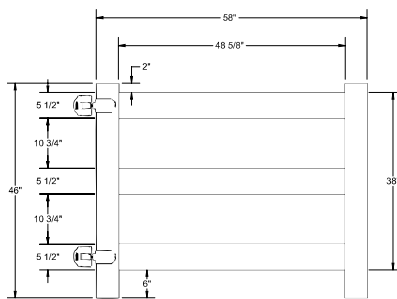

QS QuickShip available in White and Sand only. Applies to: Fence Panels; Line, Corner, End and Gate Posts; and 4' and 5' Wide Gates.

WALK GATE

FENCE PANEL

DRIVE GATE

MATERIAL PER SECTION

| QTY | ITEM | DIMENSION |
|-----|-------|---------------|
| 2 | Rails | 2" x 6" x 72" |
| 2 | Posts | 5" x 5" x 68" |

QS QuickShip available in White and Sand only. Applies to: Fence Panels; Line, Corner, End and Gate Posts; and 4' and 5' Wide Gates.

WALK GATE

FENCE PANEL

DRIVE GATE

MATERIAL PER SECTION

| QTY | ITEM | DIMENSION |
|-----|-------|---------------|
| 3 | Rails | 2" x 6" x 72" |
| 2 | Posts | 5" x 5" x 84" |

STANDARD | CORONADO

RANCH RAIL | 4 RAIL

| DESCRIPTION | WHITE | | SAND | |
|---|-------|----------|------|----------|
| | QTY | SKU | QTY | SKU |
| 1½" x 5½" x 96" Coronado Ranch Rail 4 Rail w/Locktabs | | 73012399 | | 73012400 |
| 5" x 5" x 84" Line Post | | 73025473 | | 73025476 |
| 5" x 5" x 84" Corner Post | | 73025474 | | 73025477 |
| 5" x 5" x 84" End Gate Post | | 73025475 | | 73025478 |
| 5" x 5" Pyramid Post Cap | | 73003093 | | 73003769 |
| 5" x 5" Gothic Post Cap | | 73003094 | | 73003760 |
| 5" x 5" New England Post Cap | | 73045003 | | 73045004 |
| 4 Rail Coronado Walk Gate | | 73025449 | | 73025451 |
| 4 Rail Coronado Drive Gate | | 73025450 | | 73025452 |
| 5" x 5" x 94" Gate Post Insert | | 73012353 | | |

QS QuickShip available in White only. Applies to: Fence Panels; Line, Corner, End and Gate Posts; and 4' and 5' Wide Gates.

WALK GATE

FENCE PANEL

DRIVE GATE

MATERIAL PER SECTION

| QTY | ITEM | DIMENSION |
|-----|-------|---------------|
| 4 | Rails | 2" x 6" x 72" |
| 2 | Posts | 5" x 5" x 96" |