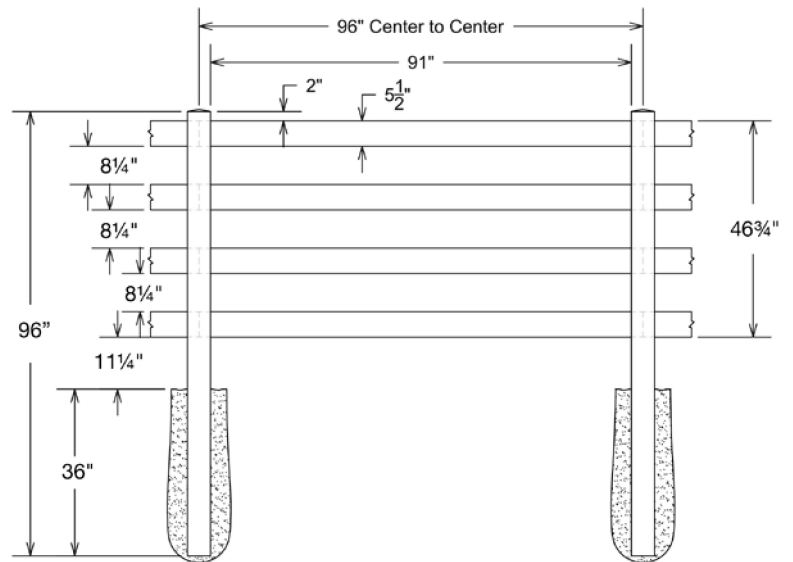

QS QuickShip available in White and Sand only. Applies to: Fence Panels; Line, Corner, End and Gate Posts; and 4' and 5' Wide Gates.

WALK GATE

FENCE PANEL

DRIVE GATE

MATERIAL PER SECTION

| QTY | ITEM | DIMENSION |
|-----|-------|---------------|
| 2 | Rails | 2" x 6" x 72" |
| 2 | Posts | 5" x 5" x 68" |

QS QuickShip available in White and Sand only. Applies to: Fence Panels; Line, Corner, End and Gate Posts; and 4' and 5' Wide Gates.

WALK GATE

FENCE PANEL

DRIVE GATE

MATERIAL PER SECTION

| QTY | ITEM | DIMENSION |
|-----|-------|---------------|
| 3 | Rails | 2" x 6" x 72" |
| 2 | Posts | 5" x 5" x 84" |

STANDARD | CORONADO

RANCH RAIL | 4 RAIL

| DESCRIPTION | WHITE | | SAND | |
|---|-------|----------|------|----------|
| | QTY | SKU | QTY | SKU |
| 1½" x 5½" x 96" Coronado Ranch Rail 4 Rail w/Locktabs | | 73012399 | | 73012400 |
| 5" x 5" x 84" Line Post | | 73025473 | | 73025476 |
| 5" x 5" x 84" Corner Post | | 73025474 | | 73025477 |
| 5" x 5" x 84" End Gate Post | | 73025475 | | 73025478 |
| 5" x 5" Pyramid Post Cap | | 73003093 | | 73003769 |
| 5" x 5" Gothic Post Cap | | 73003094 | | 73003760 |
| 5" x 5" New England Post Cap | | 73045003 | | 73045004 |
| 4 Rail Coronado Walk Gate | | 73025449 | | 73025451 |
| 4 Rail Coronado Drive Gate | | 73025450 | | 73025452 |
| 5" x 5" x 94" Gate Post Insert | | 73012353 | | |

QS QuickShip available in White only. Applies to: Fence Panels; Line, Corner, End and Gate Posts; and 4' and 5' Wide Gates.

WALK GATE

FENCE PANEL

DRIVE GATE

MATERIAL PER SECTION

| QTY | ITEM | DIMENSION |
|-----|-------|---------------|
| 4 | Rails | 2" x 6" x 72" |
| 2 | Posts | 5" x 5" x 96" |