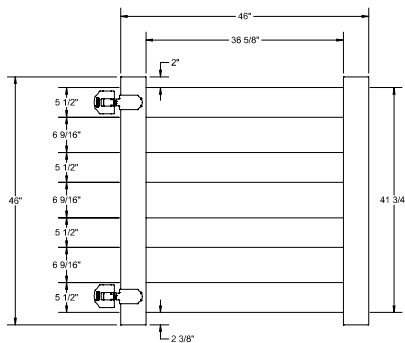

QS QuickShip available in White and Sand only. Applies to: Fence Panels; Line, Corner, End and Gate Posts; and 4' and 5' Wide Gates.

WALK GATE

FENCE PANEL

DRIVE GATE

MATERIAL PER SECTION

| QTY | ITEM | DIMENSION |
|-----|-------|---------------|
| 3 | Rails | 2" x 6" x 72" |
| 2 | Posts | 5" x 5" x 84" |

STANDARD | CORONADO

RANCH RAIL | 4 RAIL

| DESCRIPTION | WHITE | | SAND | |
|---|-------|----------|------|----------|
| | QTY | SKU | QTY | SKU |
| 1½" x 5½" x 96" Coronado Ranch Rail 4 Rail w/Locktabs | | 73012399 | | 73012400 |
| 5" x 5" x 84" Line Post | | 73025473 | | 73025476 |
| 5" x 5" x 84" Corner Post | | 73025474 | | 73025477 |
| 5" x 5" x 84" End Gate Post | | 73025475 | | 73025478 |
| 5" x 5" Pyramid Post Cap | | 73003093 | | 73003769 |
| 5" x 5" Gothic Post Cap | | 73003094 | | 73003760 |
| 5" x 5" New England Post Cap | | 73045003 | | 73045004 |
| 4 Rail Coronado Walk Gate | | 73025449 | | 73025451 |
| 4 Rail Coronado Drive Gate | | 73025450 | | 73025452 |
| 5" x 5" x 94" Gate Post Insert | | 73012353 | | |

QS QuickShip available in White only. Applies to: Fence Panels; Line, Corner, End and Gate Posts; and 4' and 5' Wide Gates.

WALK GATE

FENCE PANEL

DRIVE GATE

MATERIAL PER SECTION

| QTY | ITEM | DIMENSION |
|-----|-------|---------------|
| 4 | Rails | 2" x 6" x 72" |
| 2 | Posts | 5" x 5" x 96" |