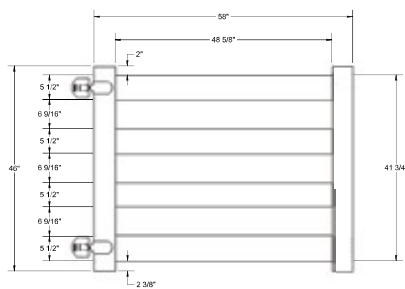

QS QuickShip available in White and Sand only. Applies to: Fence Panels; Line, Corner, End and Gate Posts; and 4' and 5' Wide Gates.

WALK GATE

FENCE PANEL

DRIVE GATE

MATERIAL PER SECTION

| QTY | ITEM | DIMENSION |
|-----|-------|---------------|
| 2 | Rails | 2" x 6" x 72" |
| 2 | Posts | 5" x 5" x 68" |

QS QuickShip available in White and Sand only. Applies to: Fence Panels; Line, Corner, End and Gate Posts; and 4' and 5' Wide Gates.

WALK GATE

FENCE PANEL

DRIVE GATE

MATERIAL PER SECTION

| QTY | ITEM | DIMENSION |
|-----|-------|---------------|
| 3 | Rails | 2" x 6" x 72" |
| 2 | Posts | 5" x 5" x 84" |

STANDARD | CORONADO

RANCH RAIL | 4 RAIL

| DESCRIPTION | WHITE | | SAND | |
|---|-------|----------|------|----------|
| | QTY | SKU | QTY | SKU |
| 1½" x 5½" x 96" Coronado Ranch Rail 4 Rail w/Locktabs | | 73012399 | | 73012400 |
| 5" x 5" x 84" Line Post | | 73025473 | | 73025476 |
| 5" x 5" x 84" Corner Post | | 73025474 | | 73025477 |
| 5" x 5" x 84" End Gate Post | | 73025475 | | 73025478 |
| 5" x 5" Pyramid Post Cap | | 73003093 | | 73003769 |
| 5" x 5" Gothic Post Cap | | 73003094 | | 73003760 |
| 5" x 5" New England Post Cap | | 73045003 | | 73045004 |
| 4 Rail Coronado Walk Gate | | 73025449 | | 73025451 |
| 4 Rail Coronado Drive Gate | | 73025450 | | 73025452 |
| 5" x 5" x 94" Gate Post Insert | | 73012353 | | |

QS QuickShip available in White only. Applies to: Fence Panels; Line, Corner, End and Gate Posts; and 4' and 5' Wide Gates.

WALK GATE

FENCE PANEL

DRIVE GATE

MATERIAL PER SECTION

| QTY | ITEM | DIMENSION |
|-----|-------|---------------|
| 4 | Rails | 2" x 6" x 72" |
| 2 | Posts | 5" x 5" x 96" |