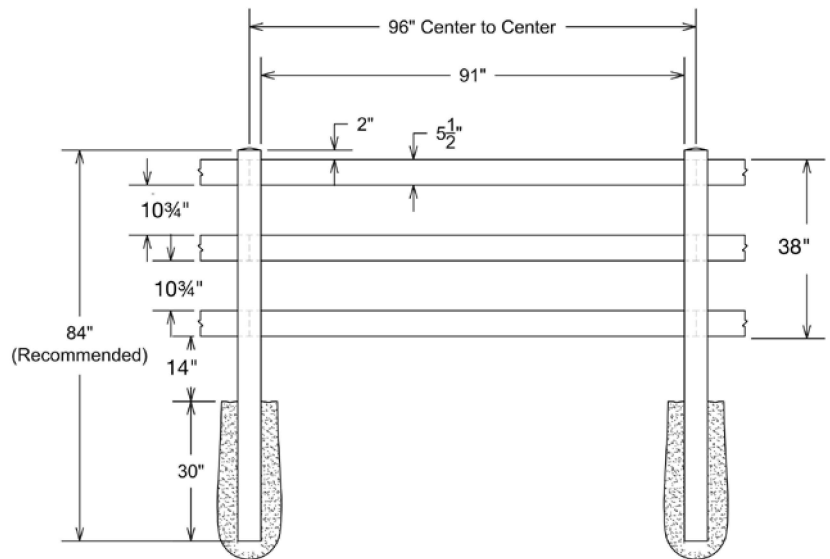

QS QuickShip available in White and Sand only. Applies to: Fence Panels; Line, Corner, End and Gate Posts; and 4' and 5' Wide Gates.

WALK GATE

FENCE PANEL

DRIVE GATE

MATERIAL PER SECTION

| QTY | ITEM | DIMENSION |
|-----|-------|---------------|
| 2 | Rails | 2" x 6" x 72" |
| 2 | Posts | 5" x 5" x 68" |

STANDARD | CORONADO

RANCH RAIL | 3 RAIL

| DESCRIPTION | WHITE | | SAND | |
|---|-------|----------|----------|----------|
| | QTY | SKU | QTY | SKU |
| 1½" x 5½" x 96" Coronado Ranch Rail 3 Rail w/Locktabs | | 73012399 | | 73012400 |
| 5" x 5" x 84" Line Post | | 73025464 | | 73025467 |
| 5" x 5" x 84" Corner Post | | 73025465 | | 73025468 |
| 5" x 5" x 84" End Gate Post | | 73025466 | | 73025469 |
| 5" x 5" Pyramid Post Cap | | 73003093 | | 73003769 |
| 5" x 5" Gothic Post Cap | | 73003094 | | 73003760 |
| 5" x 5" New England Post Cap | | 73045003 | | 73045004 |
| 3 Rail Coronado Walk Gate | | 73025443 | | 73025445 |
| 3 Rail Coronado Drive Gate | | 73025444 | | 73025446 |
| 5" x 5" x 82" Gate Post Insert | | | 73003718 | |

QS QuickShip available in White and Sand only. Applies to: Fence Panels; Line, Corner, End and Gate Posts; and 4' and 5' Wide Gates.

WALK GATE

FENCE PANEL

DRIVE GATE

MATERIAL PER SECTION

| QTY | ITEM | DIMENSION |
|-----|-------|---------------|
| 3 | Rails | 2" x 6" x 72" |
| 2 | Posts | 5" x 5" x 84" |

QS QuickShip available in White only. Applies to: Fence Panels; Line, Corner, End and Gate Posts; and 4' and 5' Wide Gates.

WALK GATE

FENCE PANEL

DRIVE GATE

MATERIAL PER SECTION

| QTY | ITEM | DIMENSION |
|-----|-------|---------------|
| 4 | Rails | 2" x 6" x 72" |
| 2 | Posts | 5" x 5" x 96" |