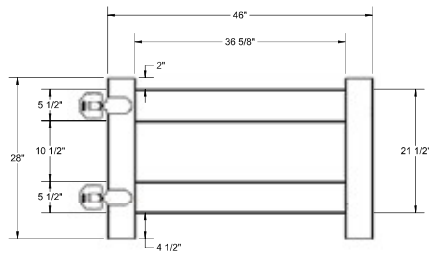

Shown in Arctic Blend

INNOVATIONS

- ↔ StayStraight®
- ☀ SolarGuard®
- ||| TimberGrain™

SIZES

Width:
6' and 8'

Height:
3', 4' and 5'

PREMIUM

\$\$\$\$

Post Caps & Hardware Available

See Accessories and Hardware PDF for more information and product offerings.

STANDARD | CORONADO

RANCH RAIL | 2 RAIL

| DESCRIPTION | WHITE | | SAND | |
|--------------------------------------|-------|----------|------|----------|
| | QTY | SKU | QTY | SKU |
| 1½" x 5½" x 72" Coronado Rail 2 Rail | | 73012399 | | 73012400 |
| 5" x 5" x 68" Line Post | | 73025455 | | 73025458 |
| 5" x 5" x 68" Corner Post | | 73025456 | | 73025459 |
| 5" x 5" x 68" End Gate Post | | 73025457 | | 73025460 |
| 5" x 5" Pyramid Post Cap | | 73003093 | | 73003769 |
| 5" x 5" Gothic Post Cap | | 73003094 | | 73003760 |
| 5" x 5" New England Post Cap | | 73045003 | | 73045004 |
| 2 Rail Coronado Walk Gate | | 73025437 | | 73025439 |
| 2 Rail Coronado Drive Gate | | 73025438 | | 73025440 |
| 5" x 5" x 58" Gate Post Insert | | 73012352 | | |

QS QuickShip available in White and Sand only. Applies to: Fence Panels; Line, Corner, End and Gate Posts; and 4' and 5' Wide Gates.

WALK GATE

FENCE PANEL

DRIVE GATE

MATERIAL PER SECTION

| QTY | ITEM | DIMENSION |
|-----|-------|---------------|
| 2 | Rails | 2" x 6" x 72" |
| 2 | Posts | 5" x 5" x 68" |