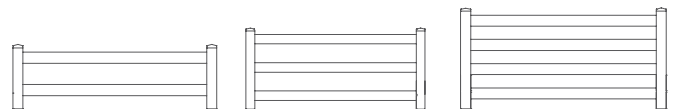

STYLE CONFIGURATIONS

2 Rail

3 Rail

4 Rail

Post Caps & Hardware Available

See Accessories and Hardware PDF for more information and product offerings.