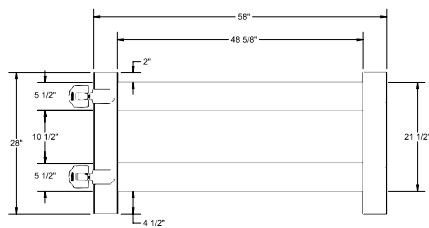

QS QuickShip available in White and Sand only. Applies to: Fence Panels; Line, Corner, End and Gate Posts; and 4' and 5' Wide Gates.

WALK GATE

FENCE PANEL

DRIVE GATE

MATERIAL PER SECTION

| QTY | ITEM | DIMENSION |
|-----|-------|---------------|
| 2 | Rails | 2" x 6" x 72" |
| 2 | Posts | 5" x 5" x 68" |

STANDARD | CORONADO

RANCH RAIL | 3 RAIL

| DESCRIPTION | WHITE | | SAND | |
|---|-------|----------|----------|----------|
| | QTY | SKU | QTY | SKU |
| 1½" x 5½" x 96" Coronado Ranch Rail 3 Rail w/Locktabs | | 73012399 | | 73012400 |
| 5" x 5" x 84" Line Post | | 73025464 | | 73025467 |
| 5" x 5" x 84" Corner Post | | 73025465 | | 73025468 |
| 5" x 5" x 84" End Gate Post | | 73025466 | | 73025469 |
| 5" x 5" Pyramid Post Cap | | 73003093 | | 73003769 |
| 5" x 5" Gothic Post Cap | | 73003094 | | 73003760 |
| 5" x 5" New England Post Cap | | 73045003 | | 73045004 |
| 3 Rail Coronado Walk Gate | | 73025443 | | 73025445 |
| 3 Rail Coronado Drive Gate | | 73025444 | | 73025446 |
| 5" x 5" x 82" Gate Post Insert | | | 73003718 | |

QS QuickShip available in White and Sand only. Applies to: Fence Panels; Line, Corner, End and Gate Posts; and 4' and 5' Wide Gates.

WALK GATE

FENCE PANEL

DRIVE GATE

MATERIAL PER SECTION

| QTY | ITEM | DIMENSION |
|-----|-------|---------------|
| 3 | Rails | 2" x 6" x 72" |
| 2 | Posts | 5" x 5" x 84" |